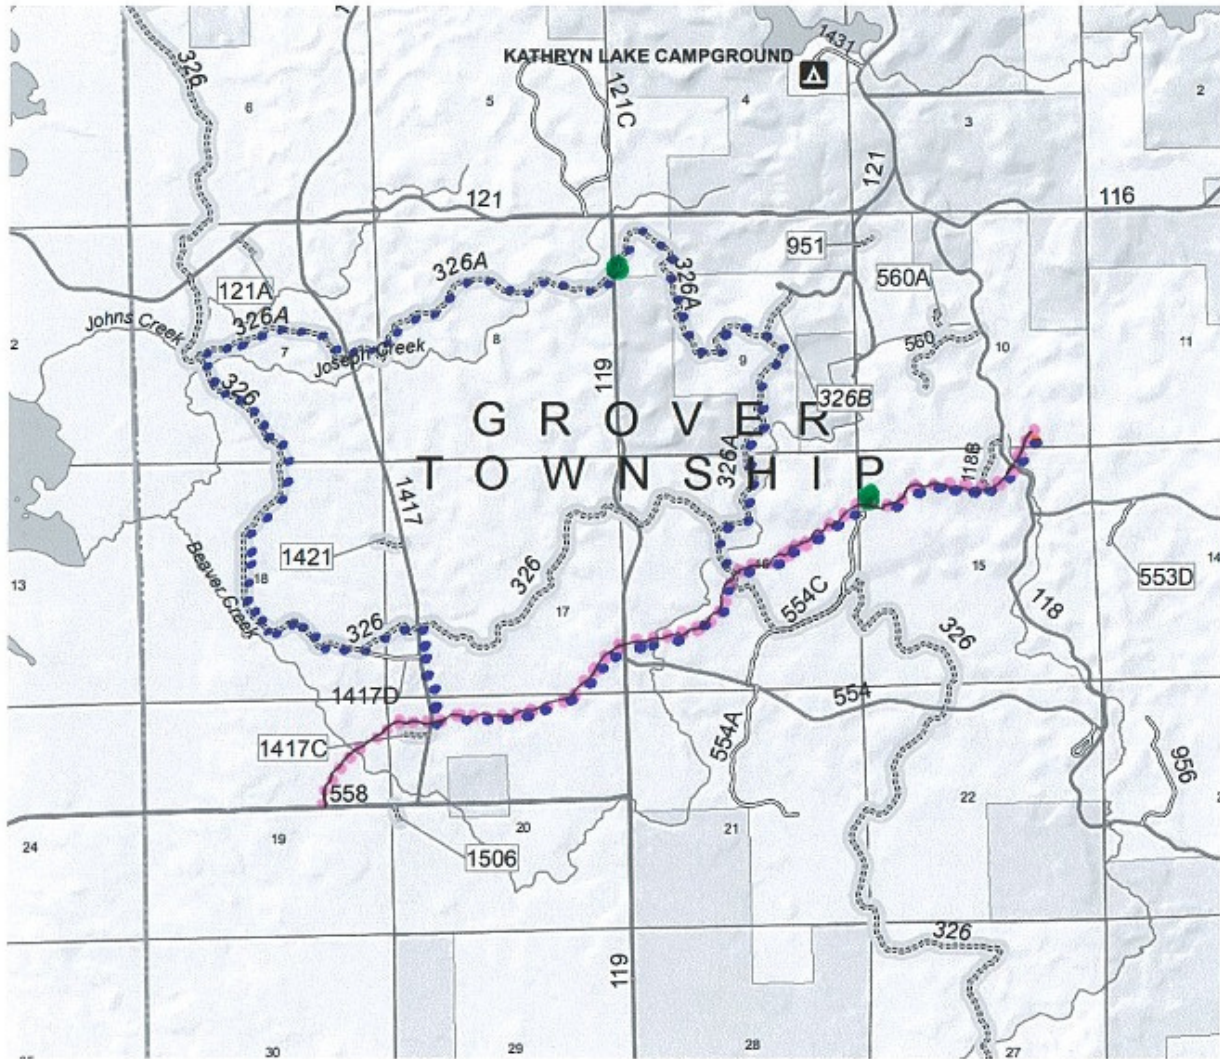

MAP 4

- = RACE ROUTE
- = ICE AGE TRAIL
- - AID STATION LOCATION